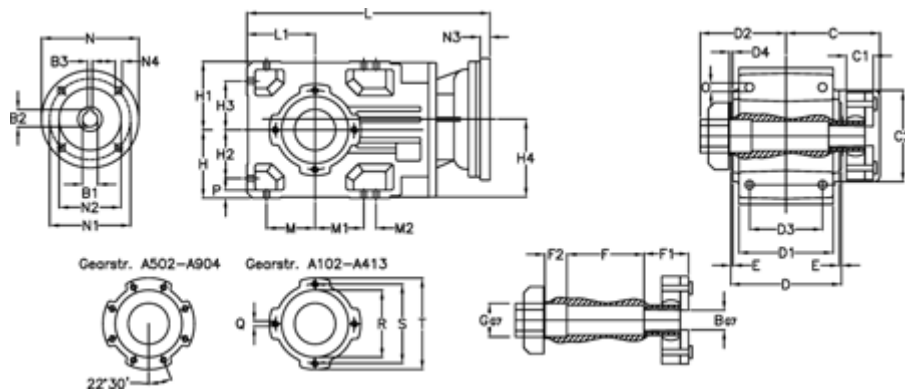

Article number: 29600200946140
 Description: Bevel helical gearbox
 A202QF25-9,4-P100B5

Measures

B = 25	D1 = 110	F2 = 36	L = 335.5	N3 = -
B1 = 28	D2 = 60	G = 32	L1 = 80	N4 = M12x16
B2 = 31.3	D3 = 90	GA = 14,5 NM	M = 60.0	O = 9.5
B3 = 8	d4 = 4.5	H = 80	M1 = 60.0	P = 9
C = 89.5	Description = A202QF-xx-P100 B5	H1 = 80	M2 = -	Q = M8x15
C1 = 23	E = 3.0	H2 = 60.0	N = 250	R = 95
C2 = 72.0	F = 77.5	H3 = 60.0	N1 = 215	S = 115
D = 136	F1 = 36.0	H4 = 93.0	N2 = 180	T = 140